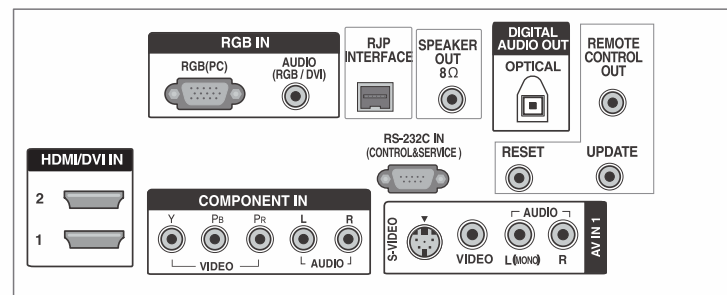

REAR JACK PANEL