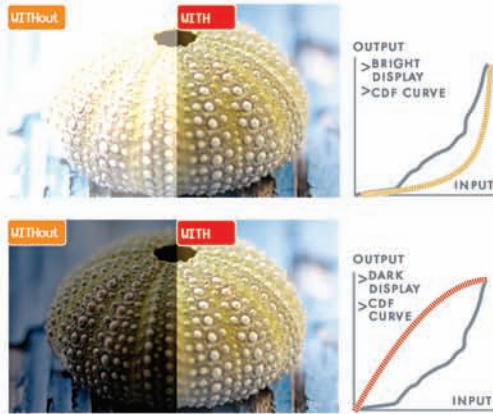

## TAKE IT TO THE EDGE "SINGLE LAYER" FRAMELESS TECHNOLOGY

TAKE IT TO THE EDGE achieves uniquely frameless TV by using a "Single Layer" technology of a seamless sheet of glass, eliminating the traditional frames of a display screen. It harmonizes with a trend-setting decor, giving a 'seamless viewing experience'.

**EDGE DETECTION TECHNOLOGY** TO HELP PREVENT DISTORTION.

Dramatization

**DYNAMIC BLACK STRETCH** THE MINIMUM BLACK LEVEL OF AN IMAGE IS AUTOMATICALLY DETECTED AND ADJUSTED ACCORDING TO BRIGHTNESS.

Dramatization