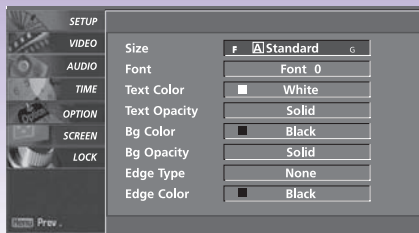

FEATURES OPTIONS

CUSTOMIZABLE CLOSED CAPTIONS