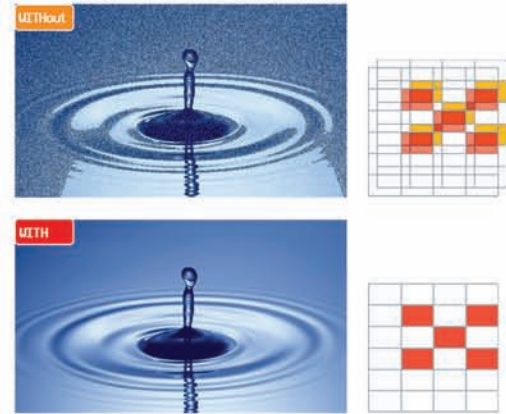

## TAKE IT TO THE EDGE "SINGLE LAYER" FRAMELESS TECHNOLOGY

TAKE IT TO THE EDGE achieves uniquely frameless TV by using a "Single Layer" technology of a seamless sheet of glass, eliminating the traditional frames of a display screen. It harmonizes with a trend-setting decor, giving a 'seamless viewing experience'.

**EDGE DETECTION TECHNOLOGY** TO HELP PREVENT DISTORTION.

Dramatization

**DYNAMIC BLACK STRETCH** THE MINIMUM BLACK LEVEL OF AN IMAGE IS AUTOMATICALLY DETECTED AND ADJUSTED ACCORDING TO BRIGHTNESS.

Dramatization

**CLEAR SCREEN** USING THE NOISE FILTER INSIDE THE XD ENGINE CHIP, THE IMAGE IS ANALYZED FOR TEMPORAL AND SPATIAL INFORMATION TO REDUCE MPEG NOISE.

Dramatization