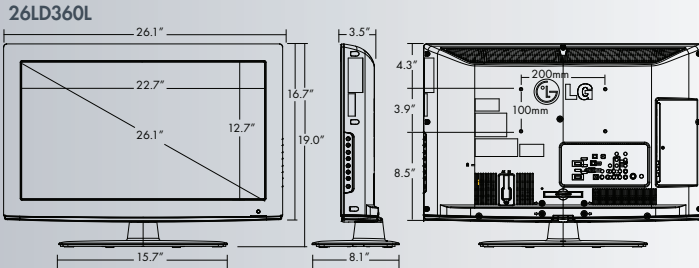

32" CLASS (31.5" DIAGONAL)
26" CLASS (26.0" DIAGONAL)

DIMENSIONS

Rear Jack Panel

Side Jack Panel

LCD SPECIFICATION

Screen Size (Class)	32" class (31.5" diagonal) 26" class (26.0" diagonal)
Native Display Resolution	1366 x 768
Brightness	500 cd/m ² (32"), 450 cd/m ² (26")
Dynamic Contrast Ratio	50,000:1 (32"), 15,000:1 (26")
Contrast Ratio	1,200:1 (32"), 1,000:1 (26")
Viewing Angle	178° / 178°
Color Reproduction	8 Bit
Response Time	6ms
True Viewing Angle	Yes
Life Span (Typical)	60,000 hrs