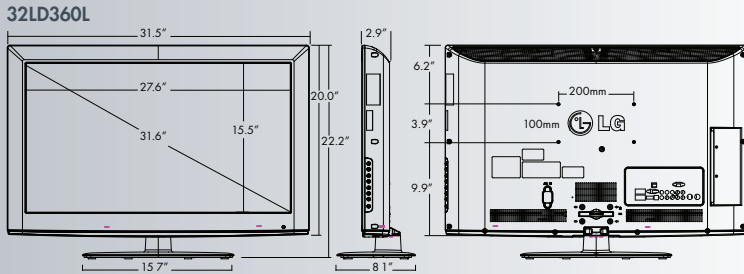

32" CLASS (31.5" DIAGONAL)
26" CLASS (26.0" DIAGONAL)

DIMENSIONS

Rear Jack Panel

Side Jack Panel

LCD SPECIFICATION

Screen Size (Class)	32" class (31.5" diagonal) 26" class (26.0" diagonal)
Native Display Resolution	1366 x 768
Brightness	500 cd/m ² (32"), 450 cd/m ² (26")
Dynamic Contrast Ratio	50,000:1 (32"), 15,000:1 (26")
Contrast Ratio	1,200:1 (32"), 1,000:1 (26")
Viewing Angle	178° / 178°
Color Reproduction	8 Bit
Response Time	6ms
True Viewing Angle	Yes
Life Span (Typical)	60,000 hrs