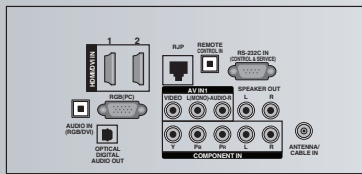

Rear Jack Panel